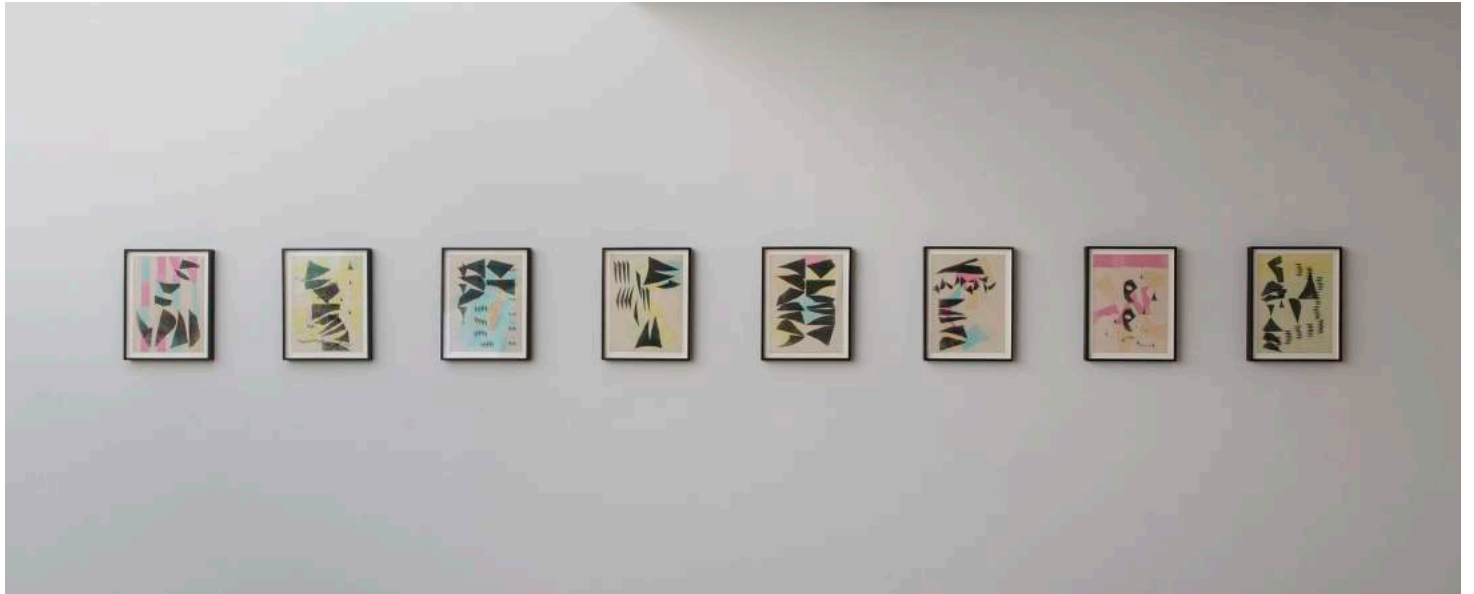

Dayak, 2014

Nickel Plated Bronze

69 x 16 x 12 cm

Ed. 1/4

Galería

Solo

Carlos

Amorales