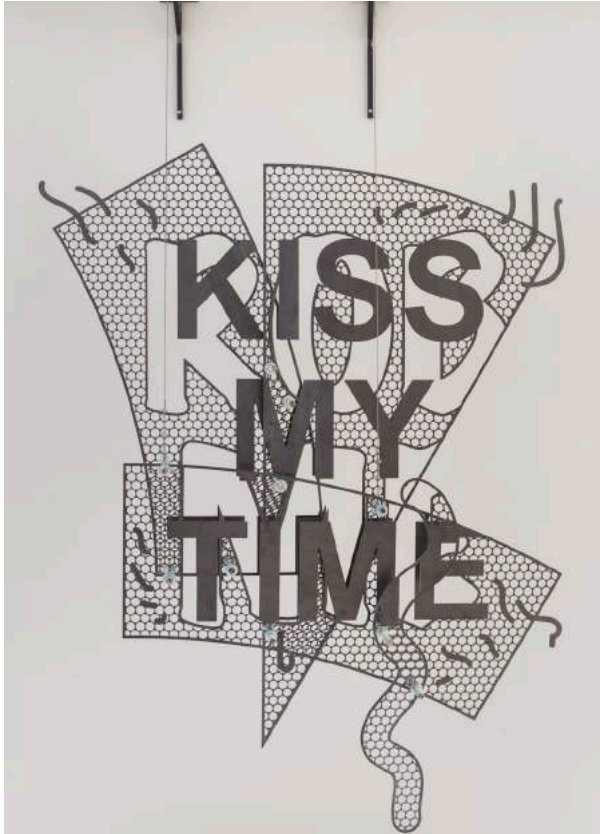

www.galeria-solo.com | info@galeria-solo.com | T + 34 91 172 75 13

Galería

Solo

Iván

Argote

Kiss my time, 2017
« *Shadows* » Series

Steel laser cut, threaded rod, washes and bolts

174 x 134 x 40 cm (68.5 x 52.76 x 15.75 in.)