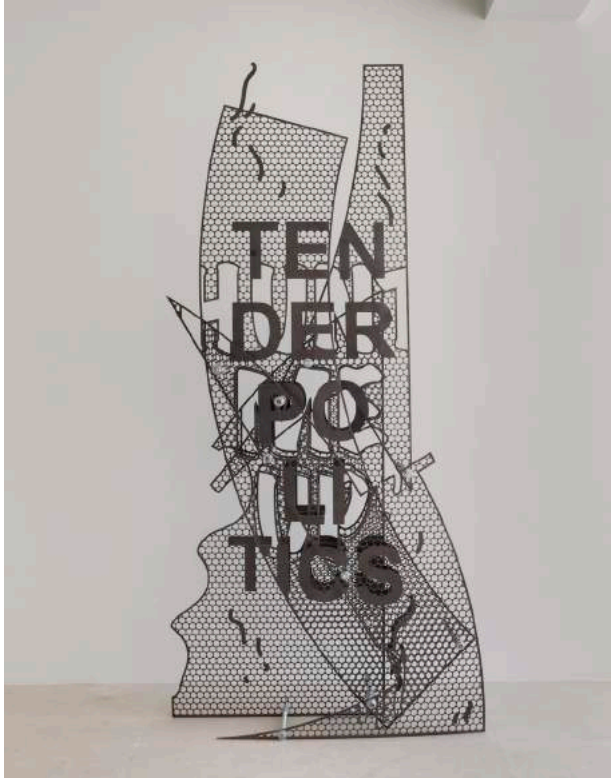

Galería

Solo

Iván

Argote

Tender politics, 2017

« *Shadows* » Series

Steel laser cut, threaded rod, washes and bolts

230 x 109 x 45 cm